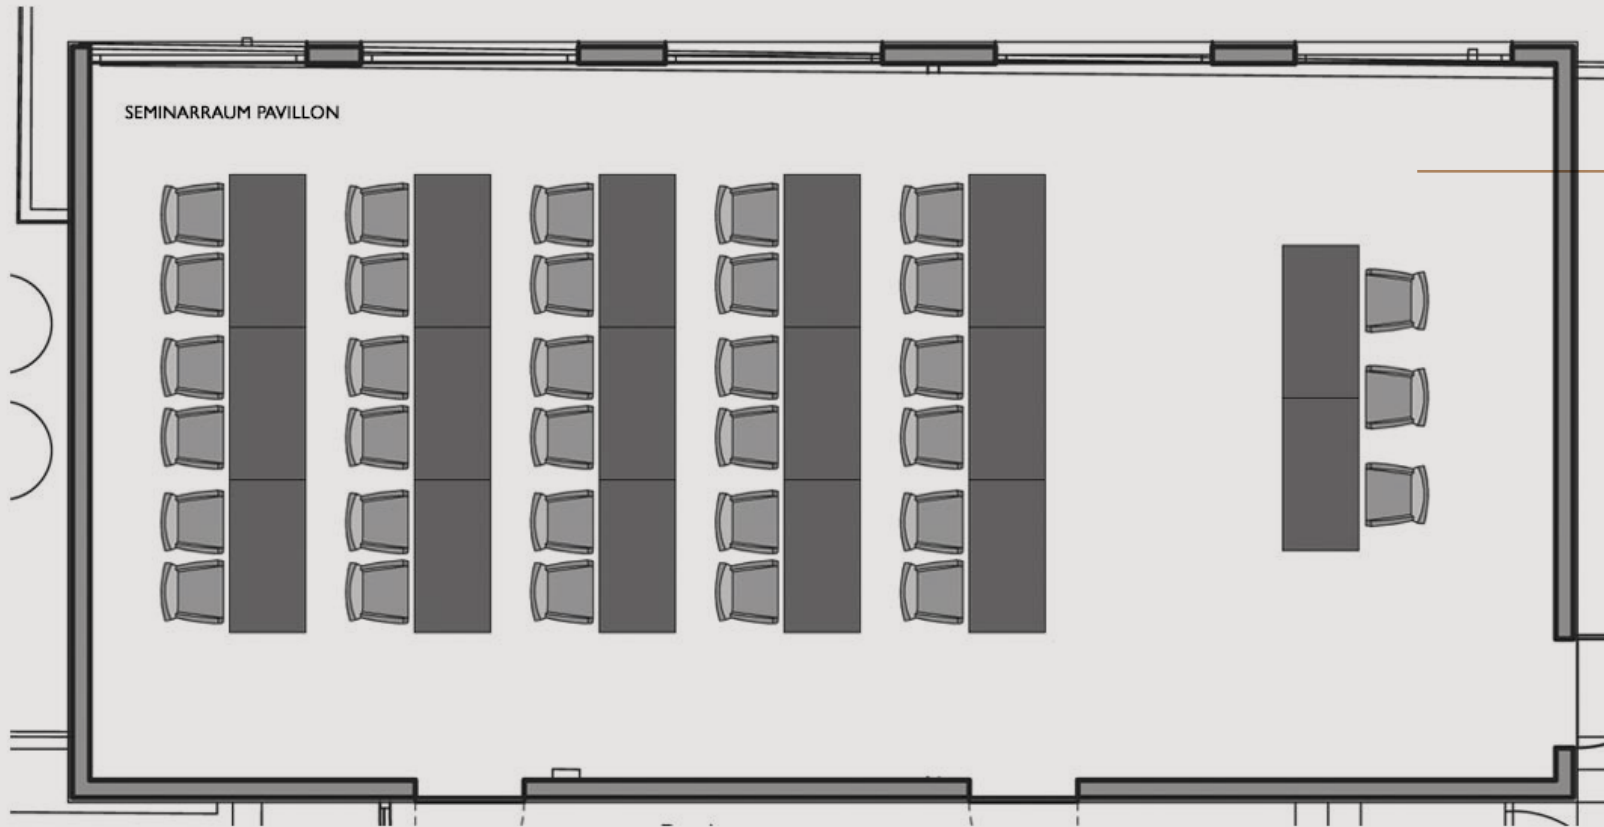

# Hotel MONTANA Floor Plan Pavillon Seminar Room

## PAVILLON SEMINAR ROOM

Floor space: 87m<sup>2</sup>  
max. 60 People