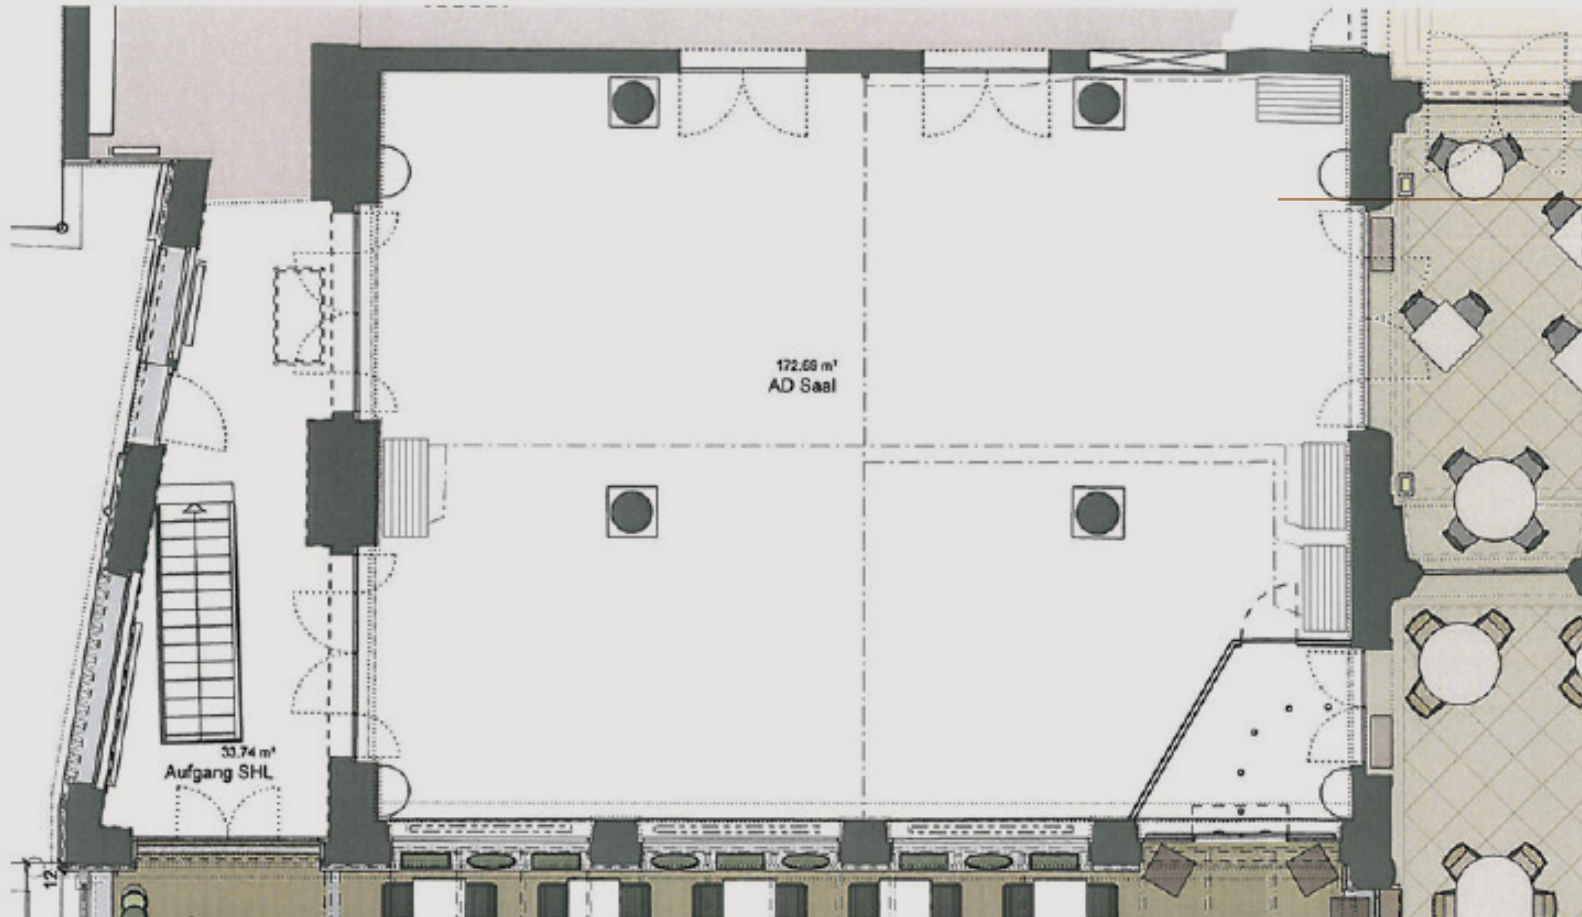

# Hotel MONTANA Floor Plan Art Deco Room

## ART DECO ROOM

Floor space: 172.69 m<sup>2</sup>  
max. 160 People